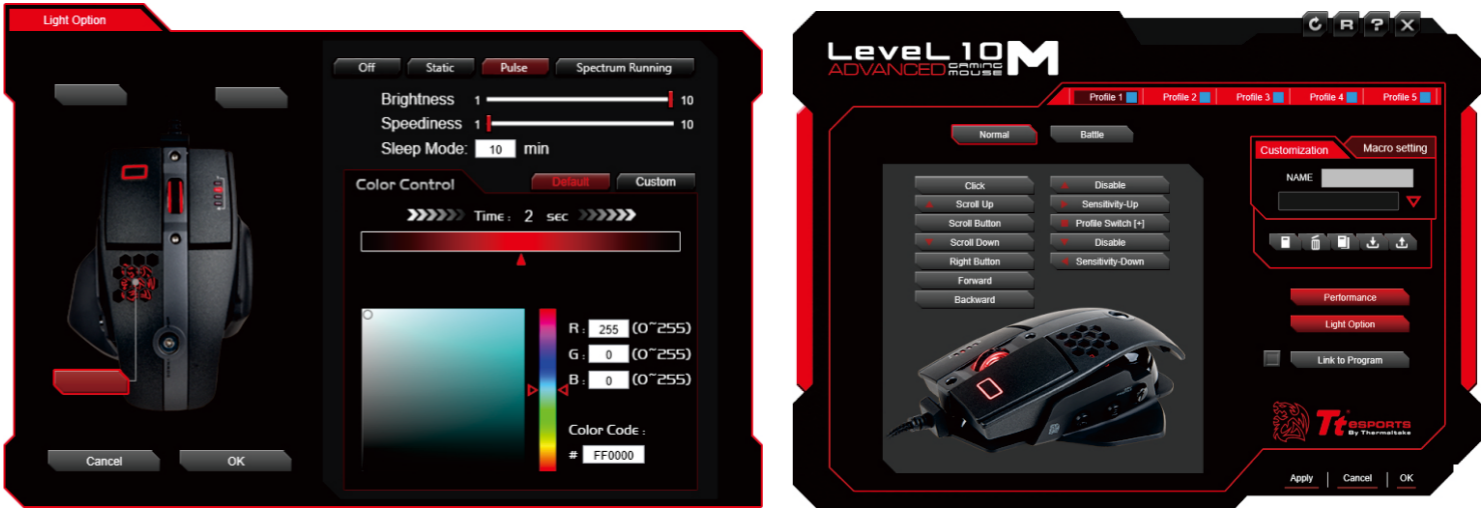

ERGONOMIC WITH BASE-PLATE DESIGN

Comfort is crucial during the gameplay! The new Level 10 M Advanced Mouse features a re-designed right side grip for even better ergonomics than what was offered in the multi-award winning M Mouse. Feedback collected from gamers have been included to the Level 10 M Advanced's design by adding the base-plate on the left side of the mice to ensures a top fit for any hand size, letting you play comfortably during extended sessions without any frustration. The Level 10 M Advanced also has a lighter weight compare from the previous Level 10 M mouse for comfort and smooth reach with consistently accurate tracking! The 2D-Steering Axis system allows you to customize the angle & height of the Level 10 M Advanced mouse body!

2D STEERING AXIS MOVEMENT

Level 10 design concept does not reside only in aesthetics and futuristic purity only, but more importantly to enhance user comfort and convenience as well. Level 10 M Advanced Mouse is divided between top and base segments, and in between the mouse is designed with steering function to adjust the height and angle. The 2D dimensional character of the mouse provides for new and highly sufficient axis movements in various directions and makes the mouse fit as many gamers' preferences as possible.

ADVANCED MATTE COATING

We applied advanced materials to each zone on Level 10 M Advanced for improved comfort and durability. This new matte coating is a balance between rigid surfaces and a soft to touch finish that let you play comfortably during extended sessions.