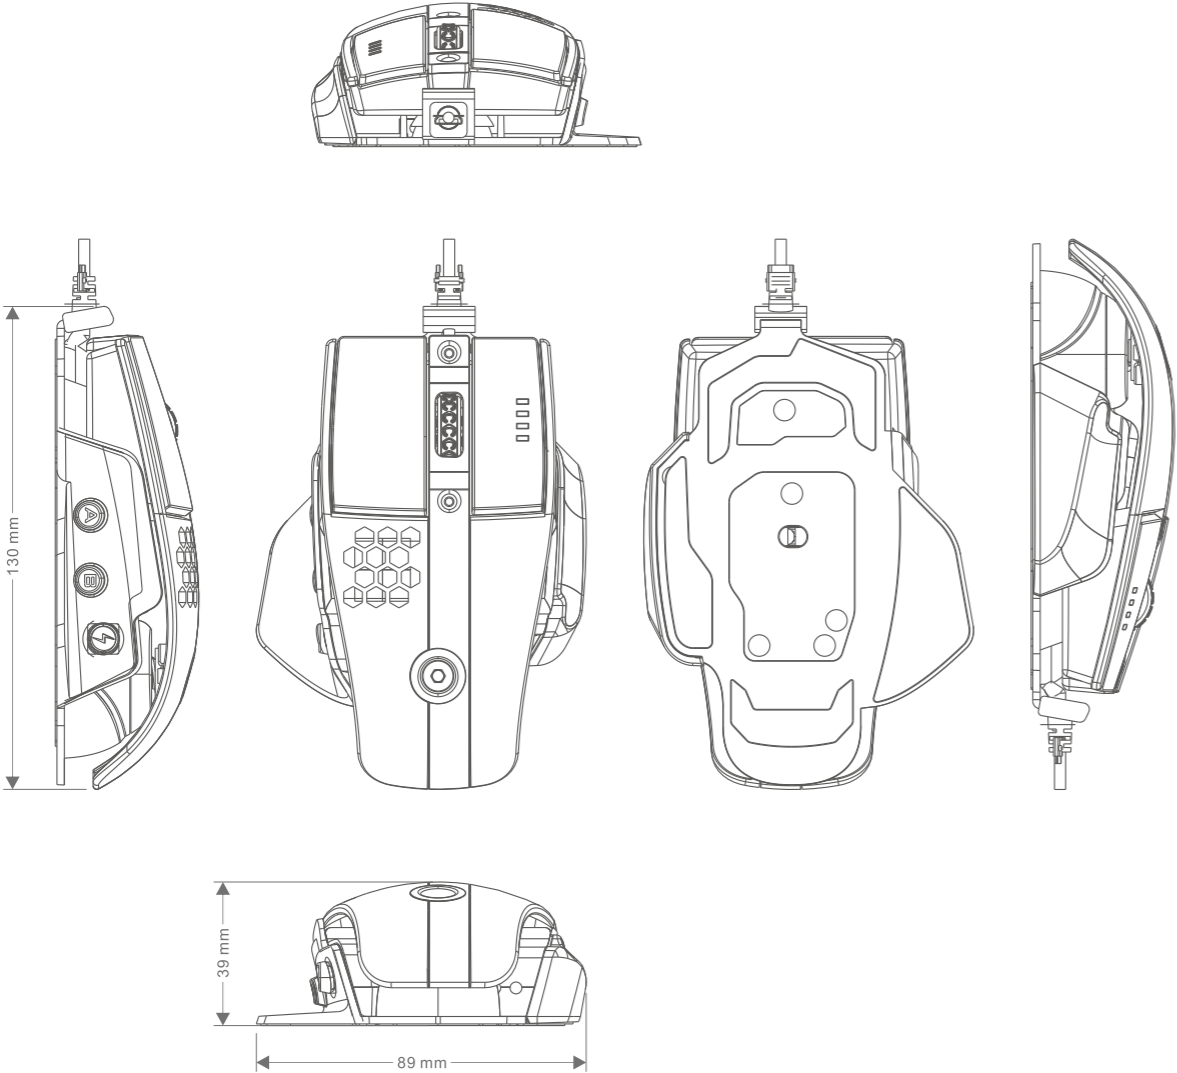

MOUSE_SPECIFICATION

Color	Black
Shape	Ergonomic Designed for Right Hand and Left Hand
No. Of Buttons	10
No. Of Macro Keys	50
No. Of Game Profiles	5
USB Cable Length	1.8m
Omron Switches	Rated For 50 Million Clicks
Weight-In Design	No
Graphical UI	Tt eSPORTS Command Center
Gold-Plated USB	Yes
Dimension	130.75 X 87.35 X 40.53 Mm
LED Color	RGB Illumination 16.8 Million Colors
Lighting Effect	Static , Pulse , Spectrum Running
On Board Memory	256K

SENSOR_SPECIFICATION

Sensor Name	Avago 9800
Sensor Type	Laser
DPI	Up To 16000 DPI via Overdrive Mode
Default DPI	400, 800, 1600, 3200
IPS	150
Acceleration	50g
Polling Rate	1000hz, 500hz, 250hz, Or 125hz (1ms, 2ms, 4ms Or 8ms)